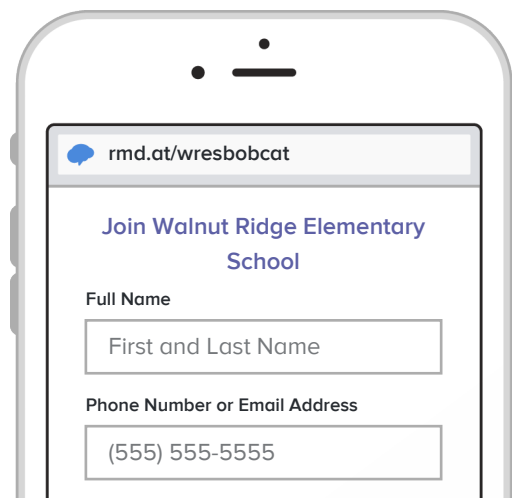

Sign up for important updates from Walnut Ridge Elementary School.

Get information for Walnut Ridge Elementary School right on your phone—not on handouts.

Pick a way to receive messages for Walnut Ridge Elementary School:

A If you have a smartphone, get push notifications.

On your iPhone or Android phone, open your web browser and go to the following link:

rmd.at/wresbobcat

Follow the instructions to sign up for Remind. You'll be prompted to download the mobile app.